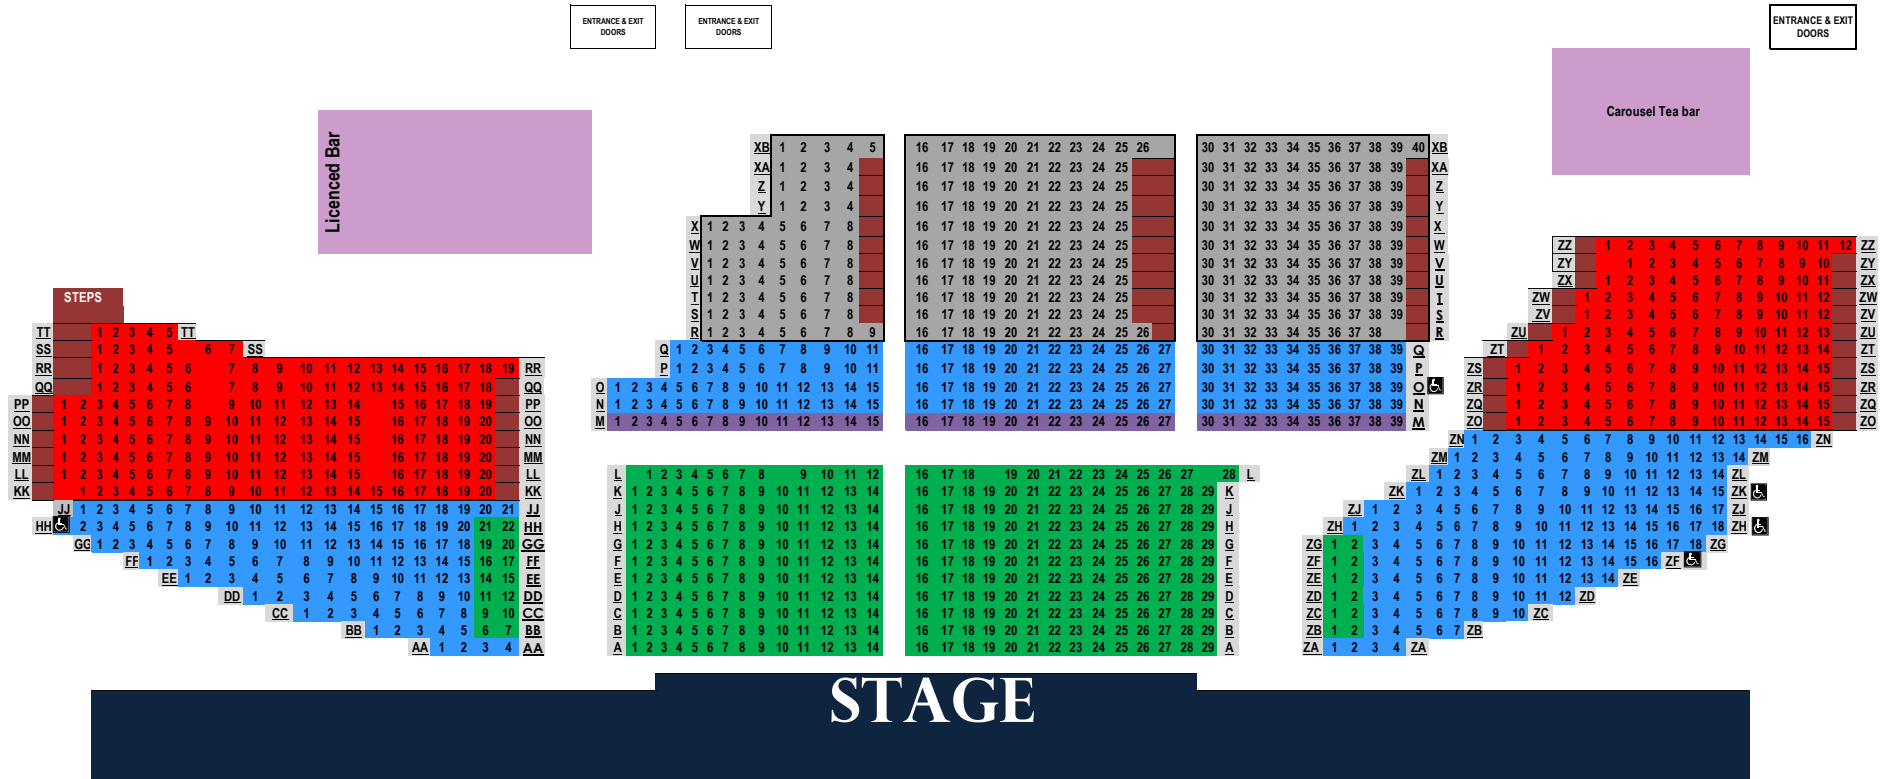

# Seating Plan for Thursford Christmas Spectacular 2025

## Ticket Prices 2025

	Week day afternoons	Weekend afternoons, including Fri & Sat evenings	Week day & Sunday evenings
ROW M	£57.00 (Party rate £55.00)	£60.00 (Party rate £58.00)	£53.00 (Party rate £51.00)
CENTRAL SEATING AREA	£55.00 (Party rate £53.00)	£58.00 (Party rate £56.00)	£51.00 (Party rate £49.00)
RAISED CENTRAL SEATING AREA	£54.00 (Party rate £52.00)	£57.00 (Party rate £55.00)	£50.00 (Party rate £48.00)
RAISED SEATING ON SIDES	£51.00 (Party rate £49.00)	£54.00 (Party rate £52.00)	£47.00 (Party rate £45.00)
SEATING ON SIDES	£48.00 (Party rate £46.00)	£51.00 (Party rate £49.00)	£44.00 (Party rate £42.00)

WHEELCHAIR SPACE		Same price as adjacent seat		Same price as adjacent seat		Same price as adjacent seat
------------------	--	-----------------------------	--	-----------------------------	--	-----------------------------

\* Tickets on the 22nd and 23rd December are in the weekend afternoon price bracket \*

Tickets are subject to an additional £3 transaction fee.

***This seating plan is not to scale***