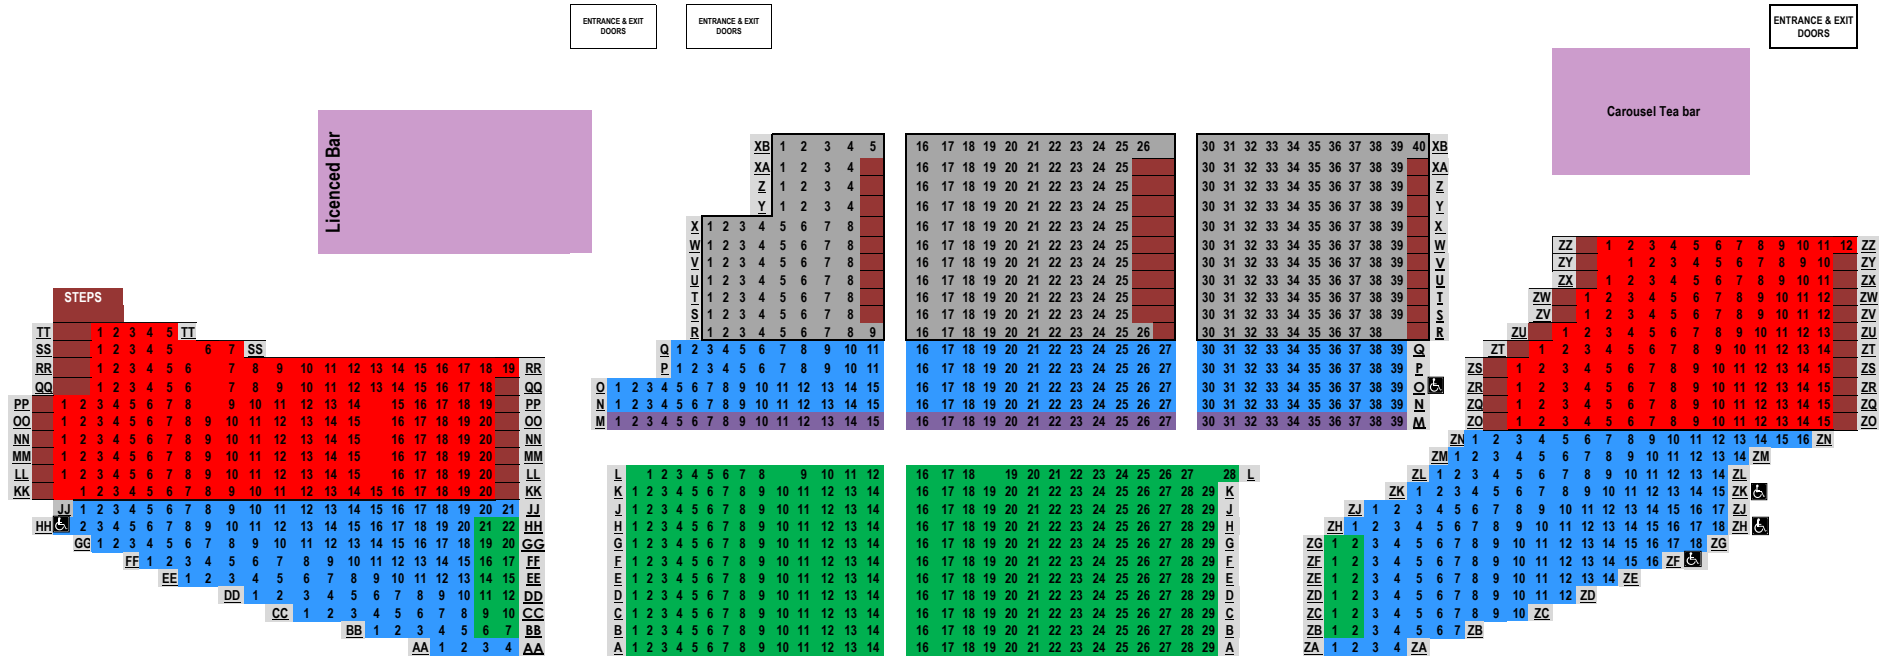

Seating Plan for Thursford Christmas Spectacular 2025

STAGE

Ticket Prices 2025

	Week day afternoons	Weekend afternoons, including Fri & Sat evenings	Week day & Sunday evenings
ROW M	£57.00 (Party rate £55.00)	£60.00 (Party rate £58.00)	£53.00 (Party rate £51.00)
CENTRAL SEATING AREA	£55.00 (Party rate £53.00)	£58.00 (Party rate £56.00)	£51.00 (Party rate £49.00)
RAISED CENTRAL SEATING AREA	£54.00 (Party rate £52.00)	£57.00 (Party rate £55.00)	£50.00 (Party rate £48.00)
RAISED SEATING ON SIDES	£51.00 (Party rate £49.00)	£54.00 (Party rate £52.00)	£47.00 (Party rate £45.00)
SEATING ON SIDES	£48.00 (Party rate £46.00)	£51.00 (Party rate £49.00)	£44.00 (Party rate £42.00)

WHEELCHAIR SPACE

Same price as adjacent seat

Same price as adjacent seat

Same price as adjacent seat

Steps

Tickets are subject to an additional £3 transaction fee.

This seating plan is not to scale